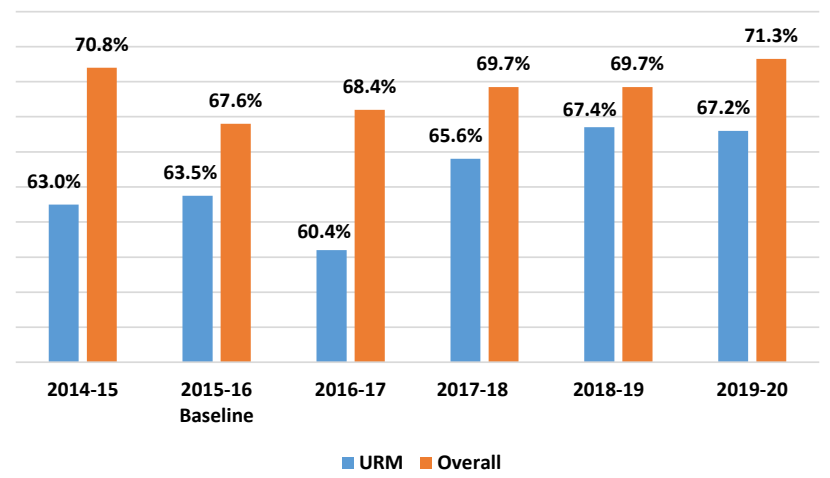

AIKCU SYSTEM-LEVEL HIGHLIGHTS

Degrees Awarded

6-Year Graduation Rate

Enrollment

First-Year to Second-Year Retention

Average Credit Hours To Degree