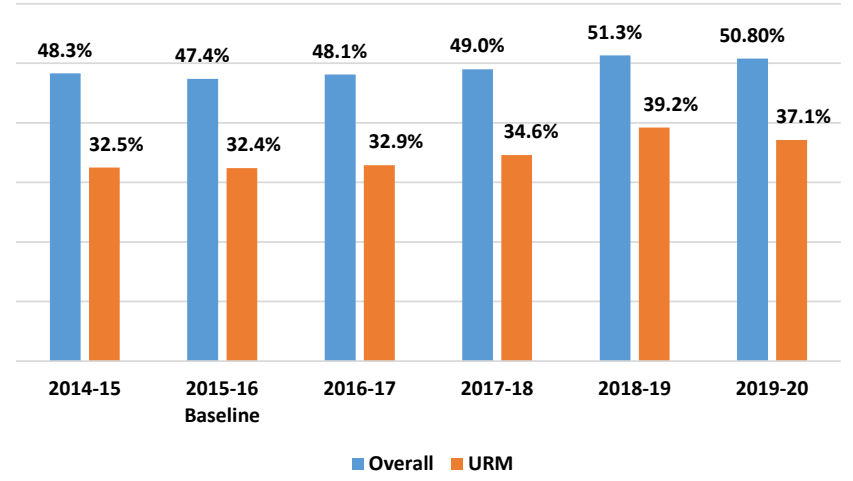

AIKCU SYSTEM-LEVEL HIGHLIGHTS

Degrees Awarded

6-Year Graduation Rate

Enrollment

First-Year to Second-Year Retention

Average Credit Hours To Degree