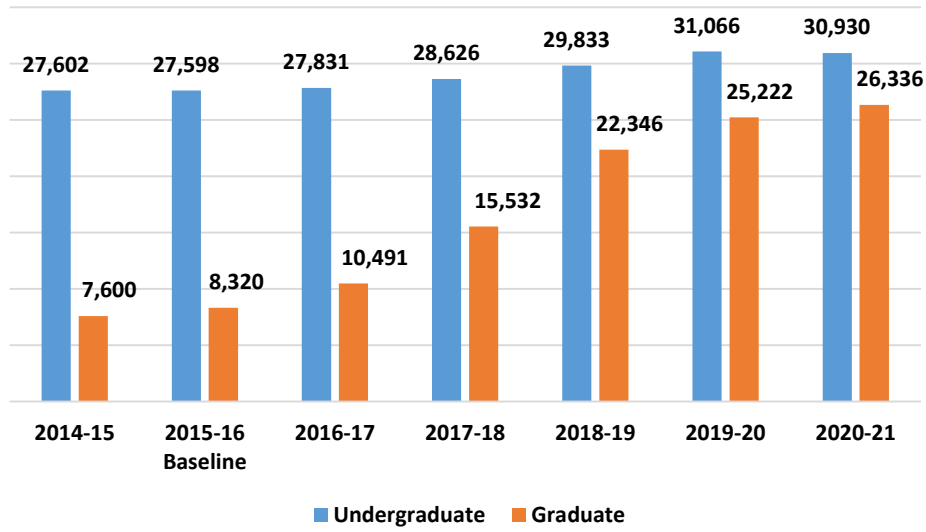

AIKCU SYSTEM-LEVEL HIGHLIGHTS

Degrees Awarded

6-Year Graduation Rate

Enrollment

First-Year to Second-Year Retention

Average Credit Hours To Degree