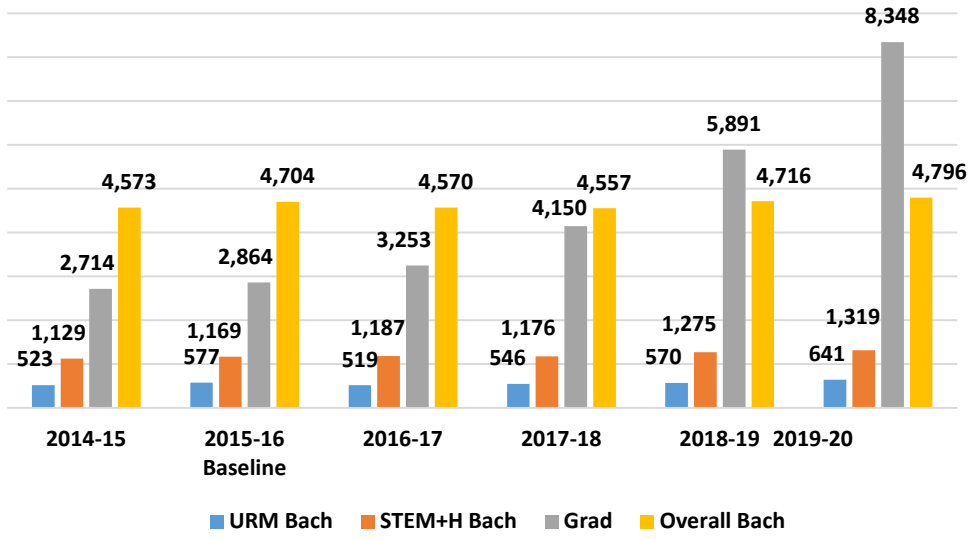

AIKCU SYSTEM-LEVEL HIGHLIGHTS

Degrees Awarded

6-Year Graduation Rate

Enrollment

First-Year to Second-Year Retention

Average Credit Hours To Degree